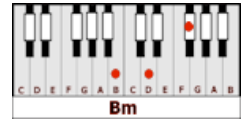

## GUITAR / KEYBOARD CHORDS:

**D** = xxo232

**A** = xo222o

**G** = 320003

**Bm** = xx4432

(Verses: Pluck **D** = xxxx32 with **A** =xxxx3o)