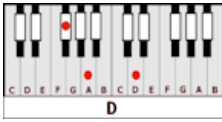

## GUITAR / KEYBOARD CHORDS:

**D** = xxo232

**A** = xo222o

**G** = 320003

**Bm** = xx4432

(Verses: Pluck **D** = xxxx32 with **A** =xxxx3o)