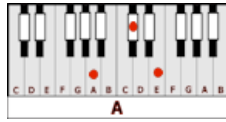

## GUITAR / KEYBOARD CHORDS:

**D** = xxo232

**A** = xo222o

**G** = 320003

**Bm** = xx4432

(Verses: Pluck **D** = xxxx32 with **A** =xxxx3o)